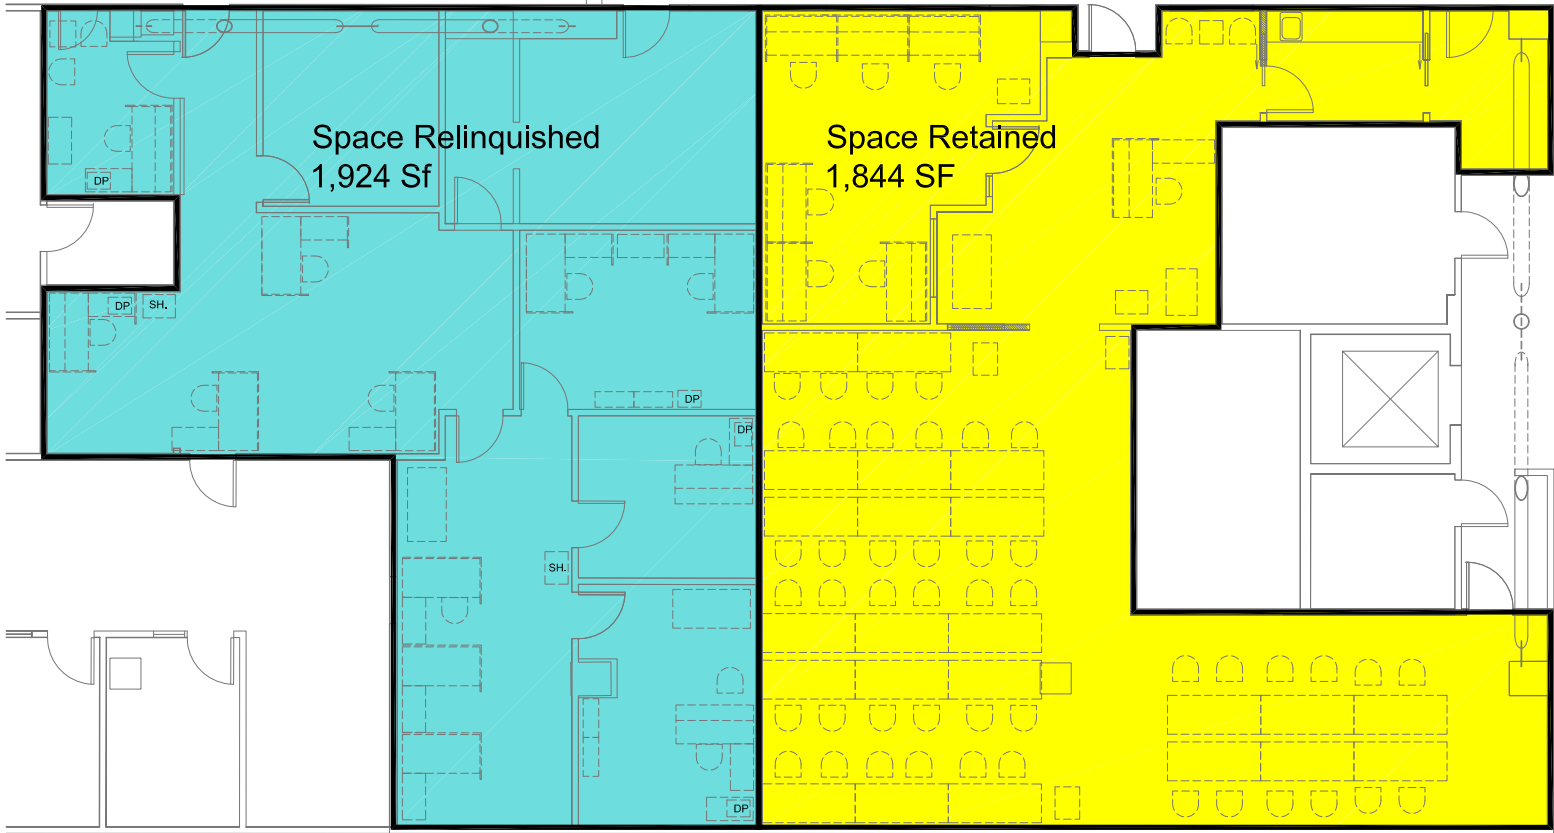

Transportation Security Administration Main Terminal Mezzanine Level

Item No. 5e.Exhibit A
Date of Meeting October 8, 2013

Port of Seattle/Aviation Properties Seattle-Tacoma International Airport		DATE: _____ SCALE: _____ DRAWN BY: _____ CHECKED BY: _____ EXHIBIT NO.: _____
BUILDING: MAIN TERMINAL LEVEL: MEZZANINE LOCATION: CENTRAL TERMINAL		

\\AIRMS280\Aviation\AV-Properties\01_PROJ\works\TSA\New_Folder_(2)\TSA Commission-01.dwg, Sep 30, 2013 - 2:14pm